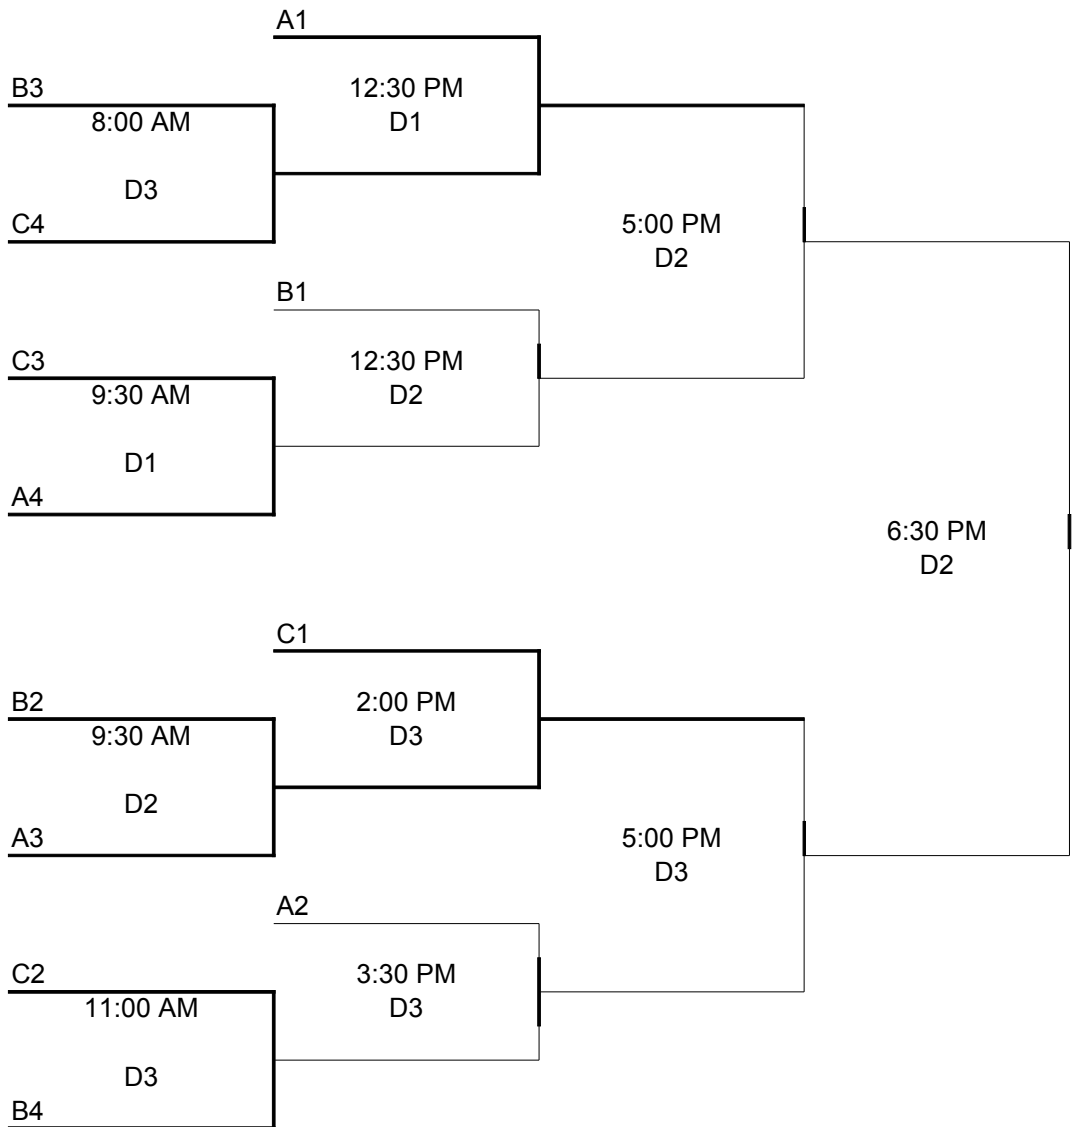

A1 vs A3 9:30
A2 vs A4 12:30
A1 vs A2 3:30
A3 vs A4 5:00

FIELD: DIAMOND 2 (D2)

Friday - June 20th

B1 vs B4 5:00
B2 vs B3 8:00

Saturday, June 21st

B1 vs B3 9:30
B2 vs B4 12:30
B1 vs B2 3:30
B3 vs B4 5:00

FIELD: DIAMOND 3 (D3)

Friday - June 20th

C2 vs C3 8:00

Saturday, June 21st

C1 vs C3 9:30
C2 vs C4 12:30
C1 vs C2 3:30
C3 vs C4 5:00

**LINCOLN CHILL – 2008 SUMMER TOURNAM
14 & UNDER**

Tournament

All tournament games held on Sunday June 22nd

Note: Seeding will be determined by total wins and losses in the pool play.
Some pool play games will be played at Lincoln High School. The rest of the games will be played at the Lincoln Rec Center. The tournament games will be played at the Lincoln

Tourney

I ENT

Rec Center.